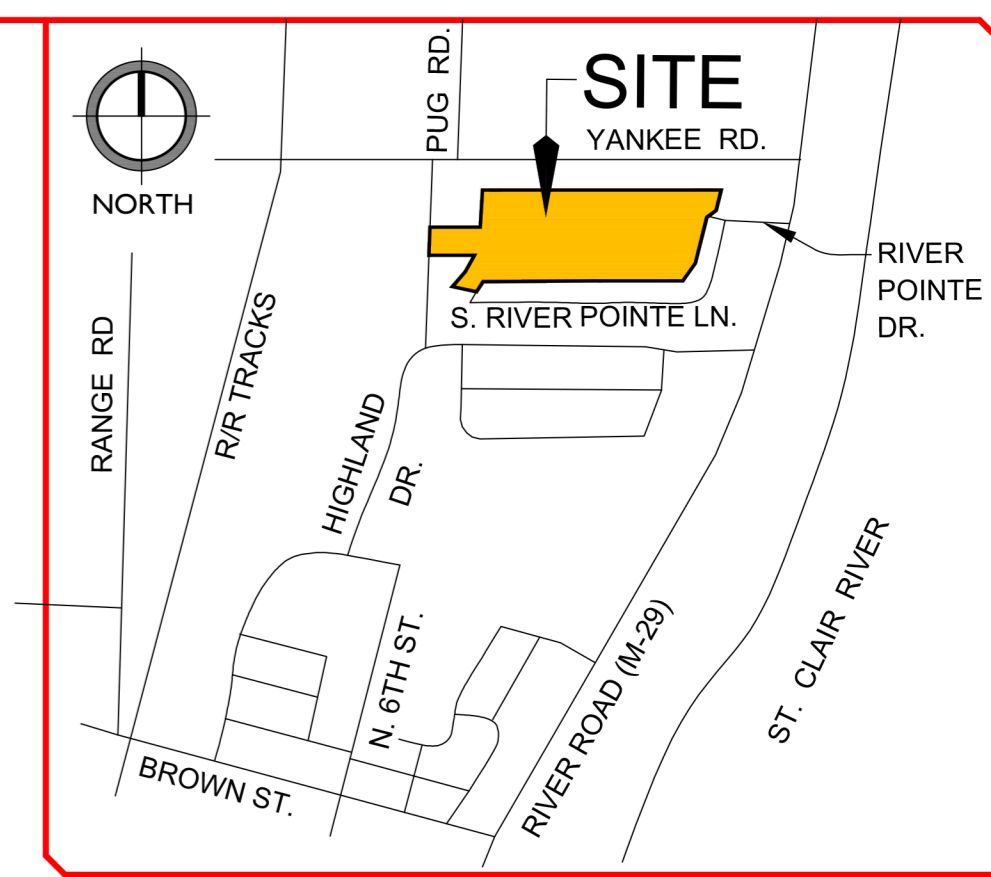

RIVER POINTE ESTATES NORTH

LOCATION MAP
NOT TO SCALE

- PHASE 1
26 UNITS
- PHASE 2
17 UNITS
- PHASE 3
25 UNITS