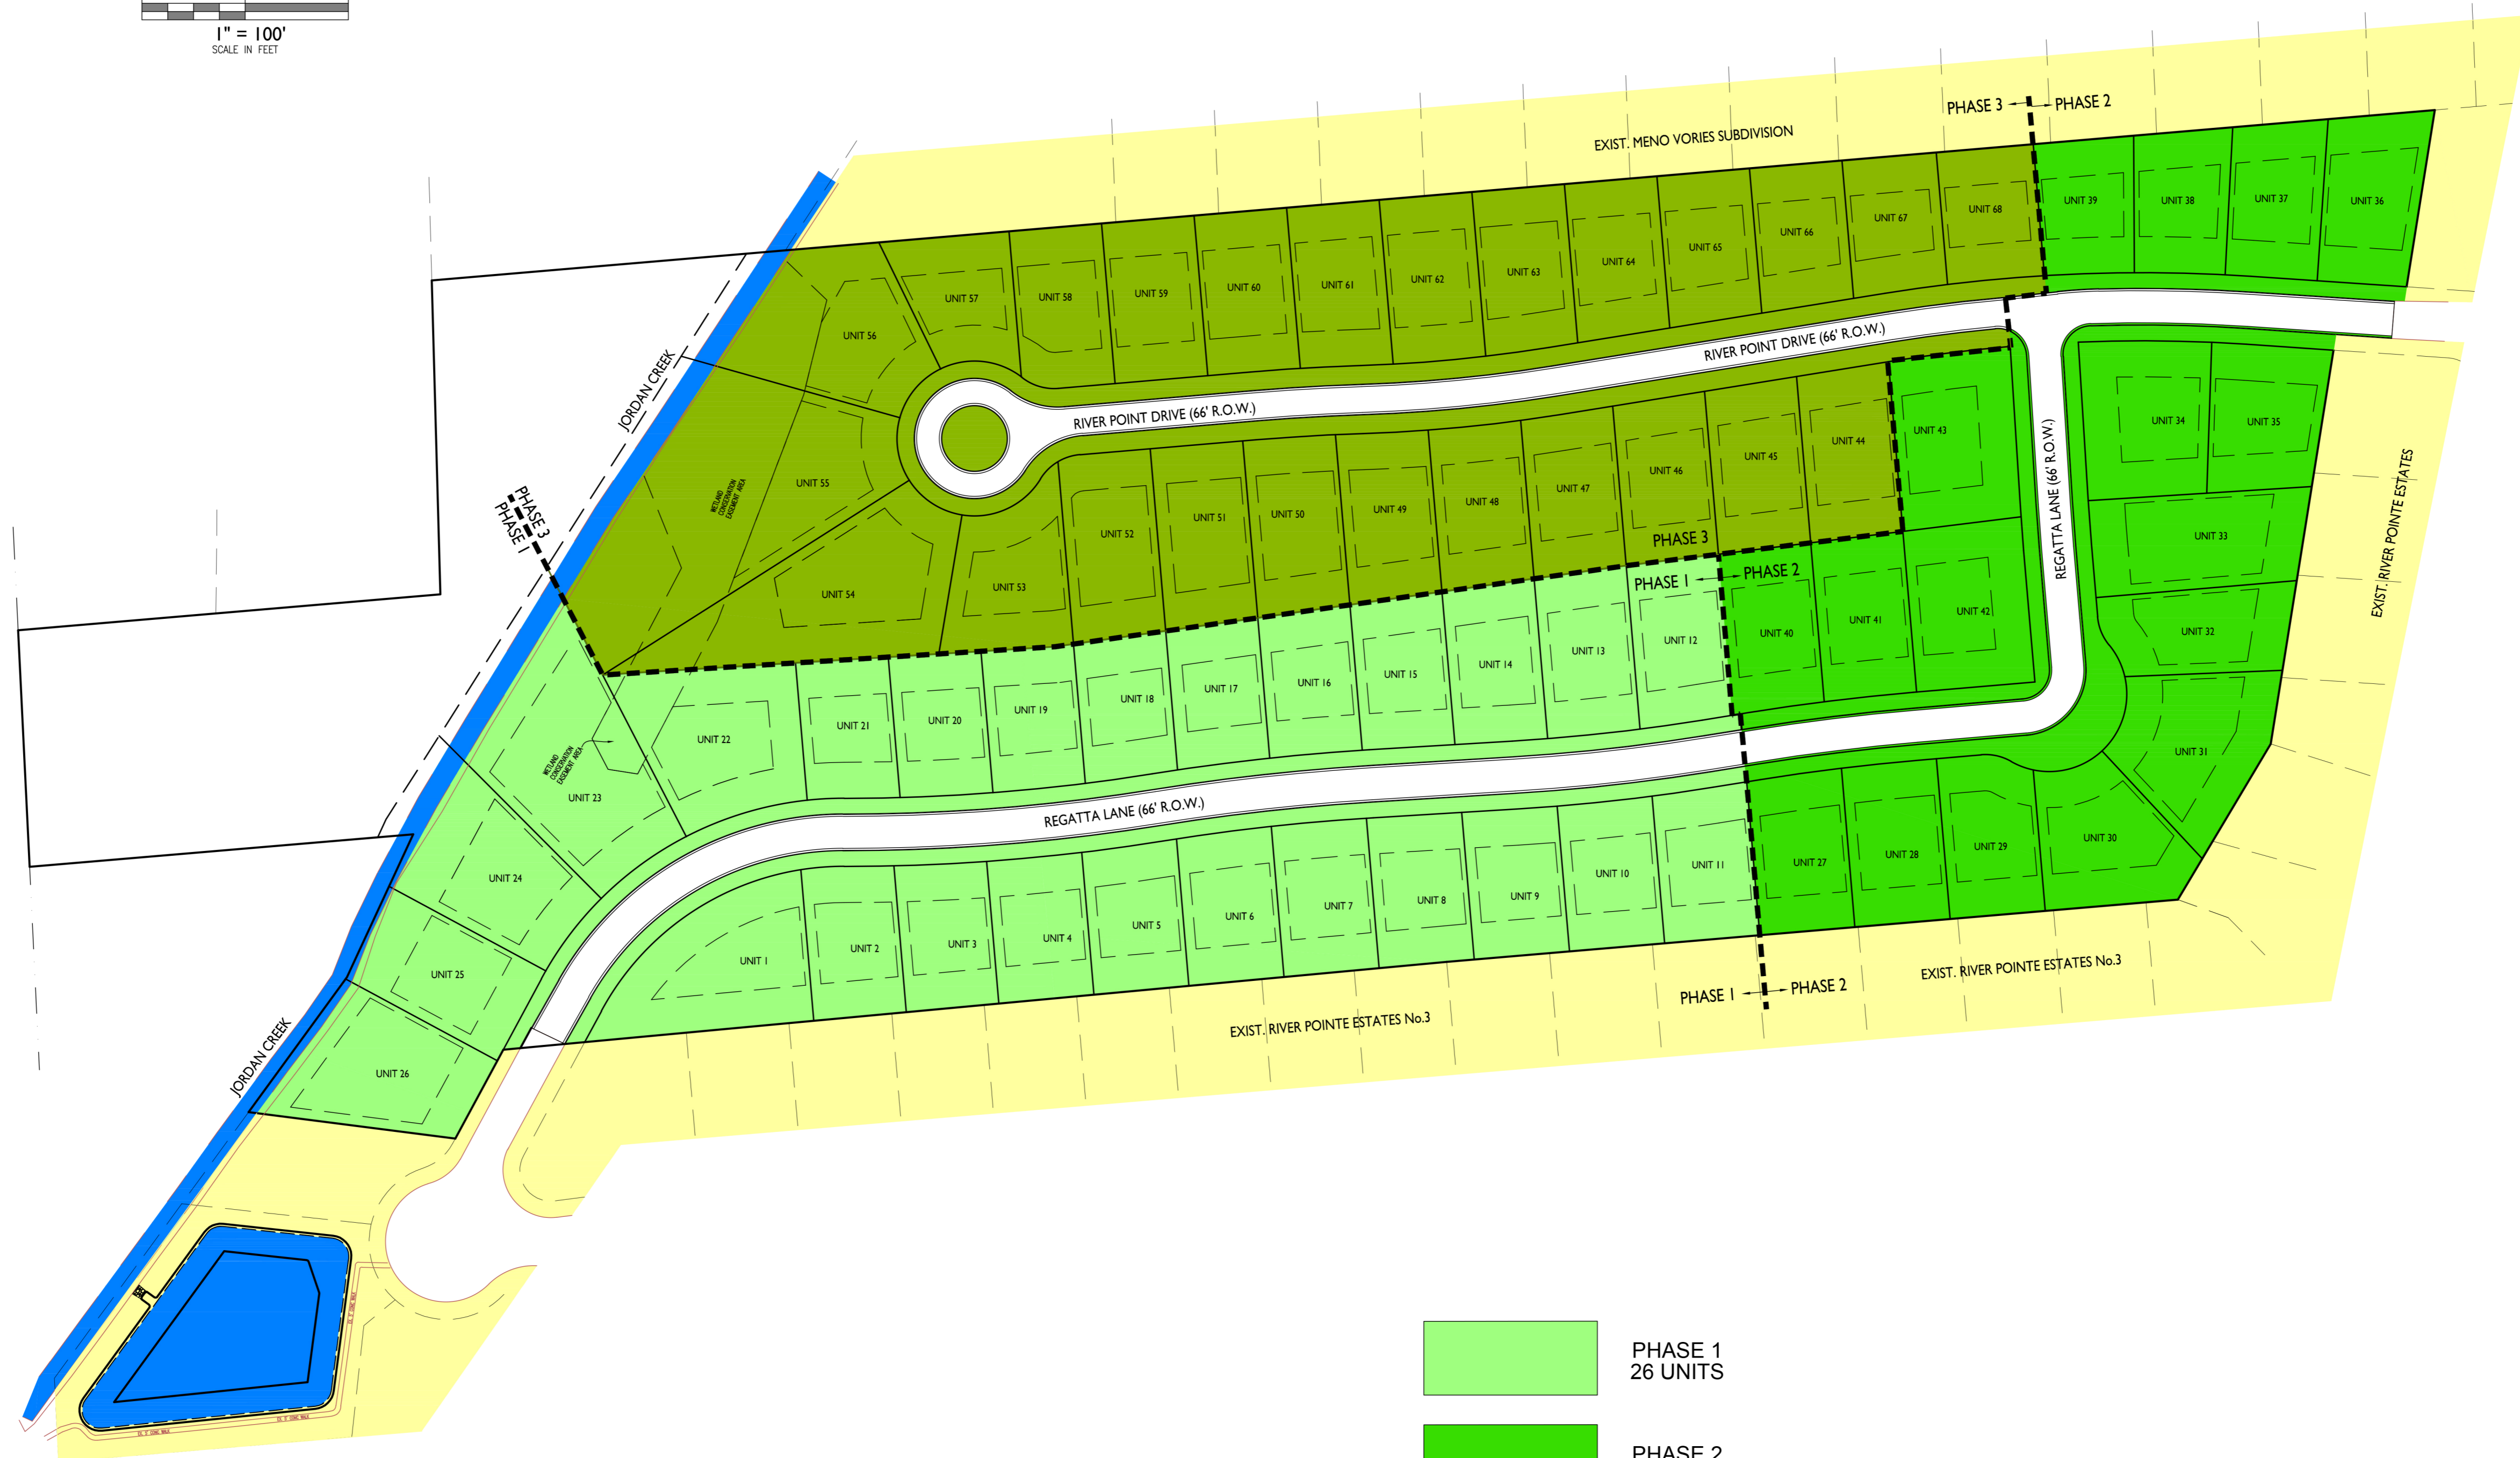

RIVER POINTE ESTATES NORTH

LOCATION MAP
NOT TO SCALE

- PHASE 1
26 UNITS
- PHASE 2
17 UNITS
- PHASE 3
25 UNITS